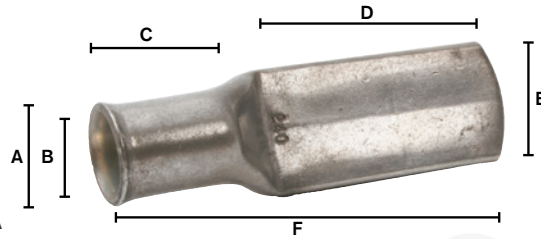

Long Palm Lugs

Eland Product Group: FCA

APPLICATION

Long palm lugs are used to connect a cable to its electrical source. The long palm provides added connectivity through a larger surface area for secure connections.

Note

Available blank or drilled

THE CABLE LAB[®]

AN ISO/IEC 17025 AND IECEE CBTL ACCREDITED FACILITY

Our world-class testing facility assures the quality and compliance of this cable through a continuous and rigorous testing regime.

REGULATORY COMPLIANCE

This cable meets the requirements of the RoHS Directive 2015/65/EU and Reach Directive EC 1907/2006. RoHS compliance has been tested and confirmed by The Cable Lab[®].

DIMENSIONS

ELAND PART NO.	CABLE SIZE mm ²	NOMINAL DIMENSIONS mm						PALM THICKNESS mm
		A	B	C	D	E	F	
FT10/LP	10	6.9	4.4	10	35	11.0	50	2.0
FT16/LP	16	8.0	5.6	11	35	11.0	52	2.2
FT25/LP	25	9.5	7.0	13	35	13.5	56	2.4
FT35/LP	35	11.0	8.2	18	35	15.5	57	2.8
FT50/LP	50	12.0	9.5	18	35	17.0	61	2.4
FT70/LP	70	15.0	11.5	18	75	21.2	105	2.0
FT95/LP	95	17.0	13.5	24	75	24.3	111	3.5
FT120/LP	120	19.0	15.0	27	75	27.2	115	4.0
FT150/LP	150	21.0	16.5	27	75	30.0	120	4.5
FT185/LP	185	23.0	18.5	30	75	33.5	125	4.5
FT240/LP	240	26.0	21.0	32	75	37.7	128	5.0
FT300/LP	300	28.0	23.0	37	75	41.0	137	5.0
FT400/LP	400	32.0	27.0	38	75	47.3	138	5.0
FT500/LP	500	38.0	30.0	50	75	55.0	160	8.2
FT630/LP	630	44.0	33.8	50	75	63.0	164	10.2
FT800/LP	800	49.0	38.0	56	75	70.0	171	11.0